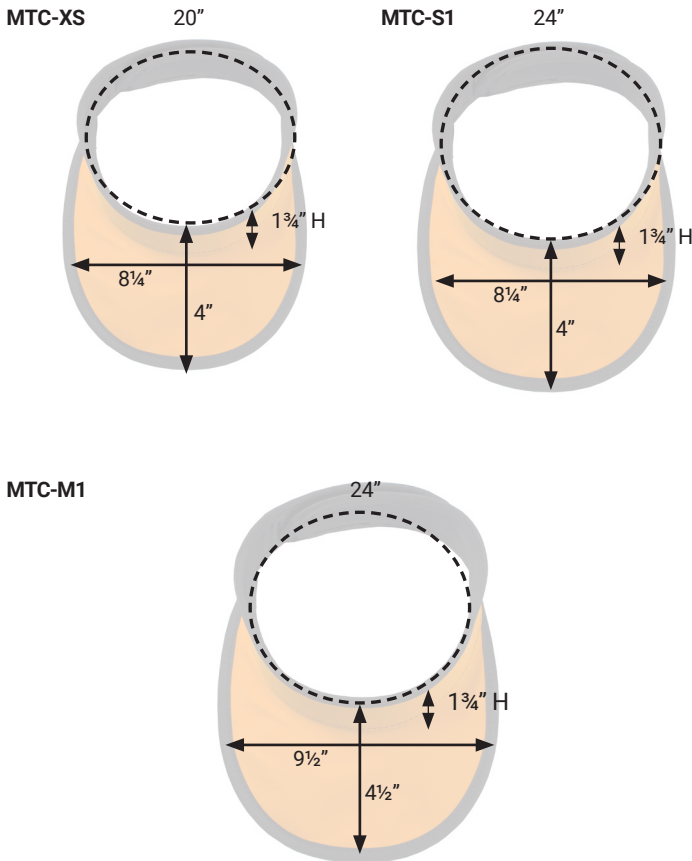

# Magnetic Thyroid Collar

## MTC

- Comfortable fit
- Large coverage area
- Optional monogram
- Optional KTC attachment

**Dimensions** | Hook and Loop Closures & Magnetic Closures

Model Number	Description
<b>MTC</b>	Magnetic Thyroid Collar
<b>Size</b>	X-Small, Standard, Medium
<b>Colors</b>	All
<b>Core</b>	Lightweight Lead KIARMOR Bi-Layer Low Lead KIARMOR Bi-Layer Lead-Free
<b>Protection</b>	.25mm LE, .35 mm LE, .50mm LE
<b>Closure</b>	Magnet
<b>Fabric</b>	Revolution or Classic
<b>Monogram</b>	<b>Block</b> or <i>Script</i>

Model Number	Description
MTC-XS	Magnetic Thyroid Collar, Size X-Small, Magnetic Closure
MTC-S1	Magnetic Thyroid Collar, Size Standard, Magnetic Closure
MTC-M1	Magnetic Thyroid Collar, Size Medium, Magnetic Closure